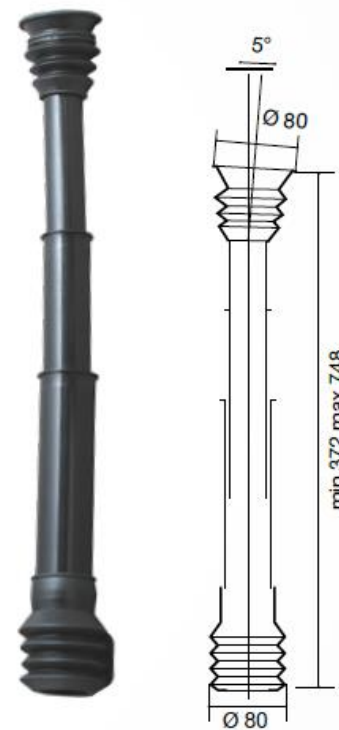

ACCESSORI PER SEMINATRICI

Accessories for seeding machines

TUBI CONDUCISEMI Seed conveying tubes

Tubo conducisemi lungo
Long seed conveying tube

cod. MCP22/10

Tubo conducisemi corto
Short seed conveying tube

cod. MCP22/20

Soffietto conico
Conical bellows

cod. MCP22/30

Soffietto cilindrico
Cylindrical bellows

cod. MCP22/40