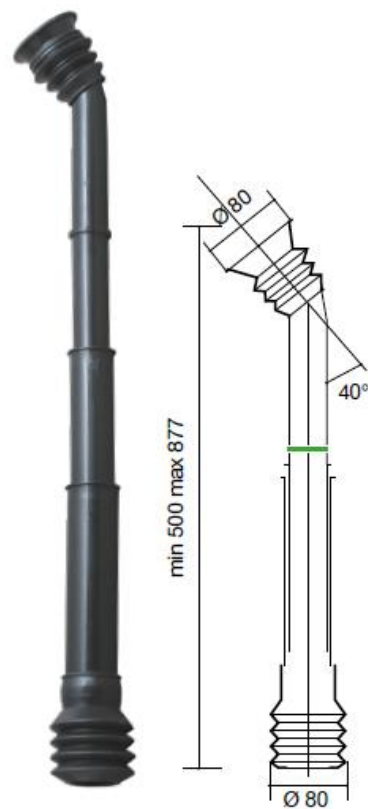

ACCESSORI PER SEMINATRICI

Accessories for seeding machines

TUBI CONDUCISEMI Seed conveying tubes

Tubo conducisemi lungo
Long seed conveying tube

cod. MCP22/10

Tubo conducisemi corto
Short seed conveying tube

cod. MCP22/20

Soffietto conico
Conical bellows

cod. MCP22/30

Soffietto cilindrico
Cylindrical bellows

cod. MCP22/40